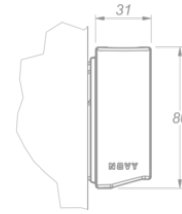

Lighting
Novy Wall 185
Mineral Black

EAN 5414425253999

Functions & features

- Control method Gesture Control

Dimensions

- Product dimensions (WxDxH) (mm) 1837 x 31 x 80
- Min mounting height above worktop (mm) 450

Technical specifications

- Maximum power (W) 74
- Voltage appliance (V) 100-240
- Frequency (Hz) 50-60
- Power consumption in stand-by-mode (Ps) (W) 0
- Net weight (kg) 3
- Safetyclass II

A (1:2)