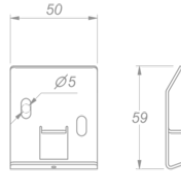

Lighting
Novy Wall 185
Mineral Black

EAN 5414425253999

Functions & features

- Control method Gesture Control

Dimensions

- Product dimensions (WxDxH) (mm) 1837 x 31 x 80
- Min mounting height above worktop (mm) 450

Technical specifications

- Maximum power (W) 74
- Voltage appliance (V) 100-240
- Frequency (Hz) 50-60
- Power consumption in stand-by-mode (Ps) (W) 0
- Net weight (kg) 3
- Safetyclass II

A (1:2)